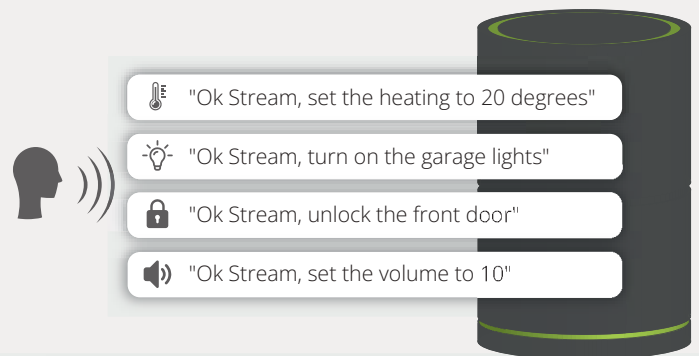

With **StreamThings**, our modular edge IoT stack, you can control your devices with various ecosystems, including voice assistants, and automate modern smart integration environments. Our market-leading solution offers seamless device connection to all industry-standard systems and can even act as a bridge between those, making it the perfect choice for brands looking to stay ahead of the competition. And with an optional cloud component, you'll have even more deployment and processing options to take advantage of.

### Edge Voice Assistant Extension

A local Edge Voice assistant enables complete product control and smart integration with or without a cloud connection. StreamThings serves as an **edge skills engine** linking commands to any IoT protocol. Even multi-voice products in combination with cloud-based solutions are supported. The Wake word can be fully customized.

### Smart Integration Use Cases

- ▶ **Residential;** integrate an audio device into a smart home environment and use it to control lights, music playback, and pre-configured scenes.
- ▶ **Healthcare;** The custom Edge Voice Assistant is designed to provide quality remote health check-ups, emergency assistance, and smart home control.
- ▶ **Retail;** An intelligent all-in-one solution for customer-centric ambiance creation for increased customer retention and profitability.
- ▶ **Industrial;** Control production line equipment by integrating local, customized voice assistant functionality or extend your stack with additional protocol support.