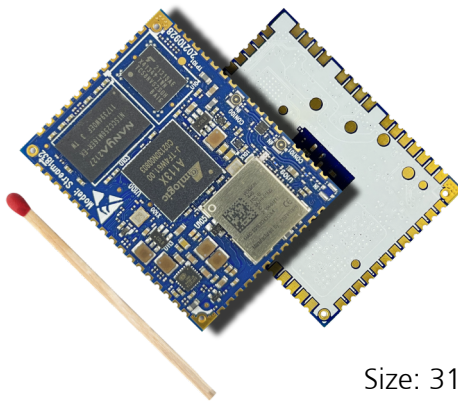

# Stream1832

Next Generation Audio Module for Google Assistant, Chromecast built-in and Amazon Voice Services

## Key Points

- Minimised development effort and time-to-market
- Cost Effective / Low Power Consumption
- Latest generation quad core SoC platform provides ample processing capabilities, also for future updates
- WiFi with antenna diversity for enhanced link robustness
- Low application cost (direct insertion onto application PCB; no interface connectors required)
- Streamlined HW and SW Licensing models

Size: 31 x 40mm