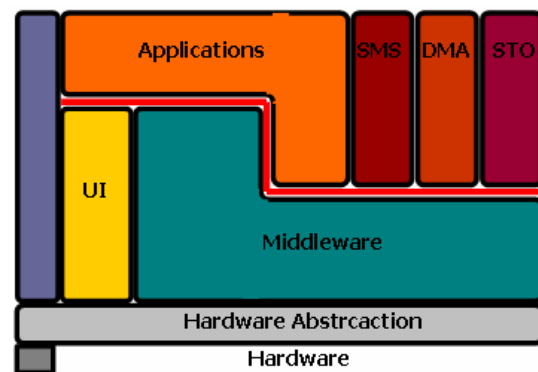

Software Building Blocks